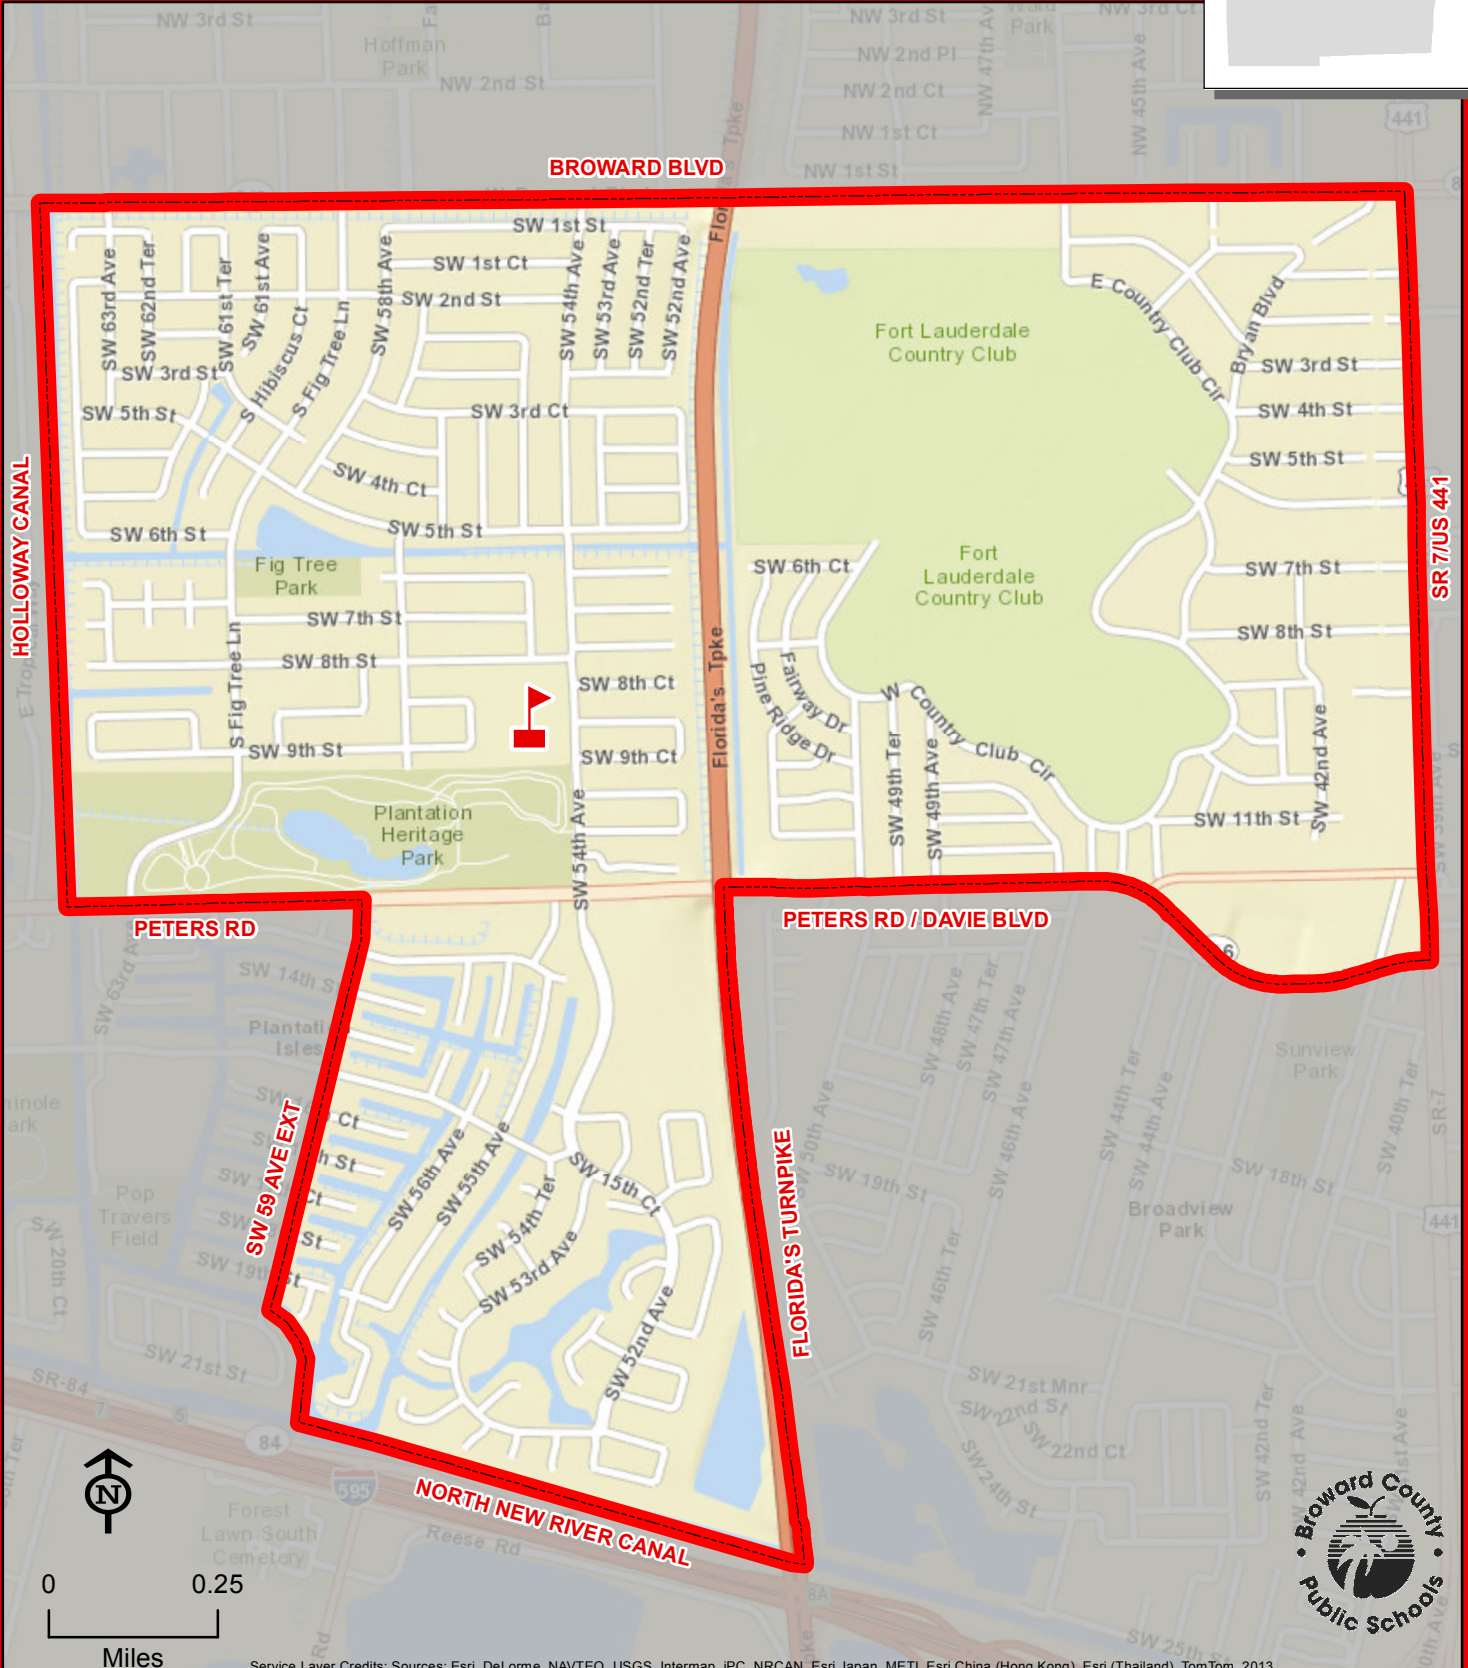

PLANTATION PARK ELEMENTARY SCHOOL

875 SW 54 AVENUE
PLANTATION, FLORIDA 33317
754-323-7150

Service Layer Credits: Sources: Esri, DeLorme, NAVTEQ, USGS, Intermap, iPC, NRCAN, Esri Japan, METI, Esri China (Hong Kong), Esri (Thailand), TomTom, 2013

THIS MAP IS FOR CONCEPTUAL PURPOSES ONLY AND SHOULD NOT BE USED FOR LEGAL BOUNDARY DETERMINATIONS